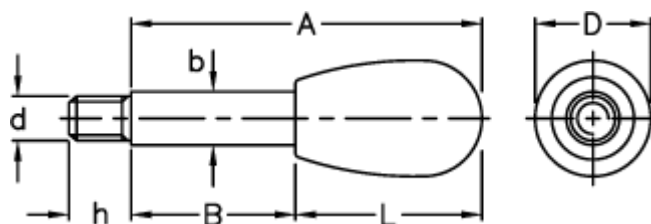

# Data Sheet

Article number: 2304004101

Description: E+G Lever arm  
BL.368/12x79

## Measures

---

A	= 79
b	= 12
B	= 37
D	= 26
d	6g = M10
h	= 14
L	= 42